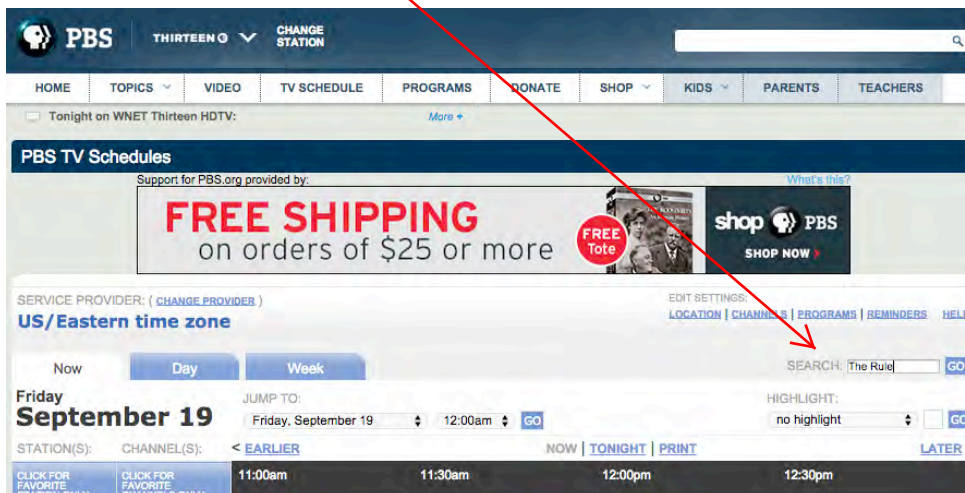

The Rule

Fri, 9/26 at 8:30pm

To watch THE RULE on PBS in your area and get email reminders

1. Go to:

http://www.pbs.org/tv_schedules/

a. confirm your local PBS station by clicking “Change Station” in Upper Left

b. select your Location a few lines below in the “Edit Settings” by clicking on “Location”

2. Type in: “The Rule” at Search

To watch THE RULE on PBS in your area and get email reminders

3. Scroll down to: “The Rule”